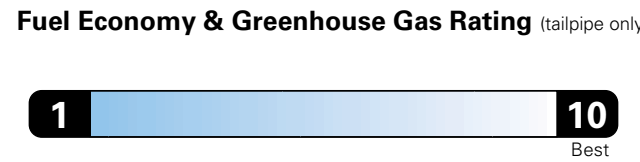

fueleconomy.gov

Calculate personalized estimates and compare vehicles

GOVERNMENT 5-STAR SAFETY RATINGS

This vehicle has not been rated by the government for overall vehicle score, frontal crash, side crash or rollover risk.

Source: National Highway Traffic Safety Administration (NHTSA)
www.safercar.gov or 1-888-327-4236

VEHICLE PROTECTION
A PRODUCT OF FCA US LLC

Ask for Mopar Vehicle Protection for your vehicle. We Built It. We Back It.