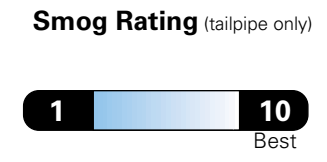

2019 MODEL YEAR

RAM 2500 BIG HORN CREW CAB 4X4 LONG BOX

For more information visit: www.ramtrucks.com
or call 1-866-RAMINFO

FCA US LLC

THIS VEHICLE IS MANUFACTURED TO MEET SPECIFIC UNITED STATES REQUIREMENTS. THIS VEHICLE IS NOT MANUFACTURED FOR SALE OR REGISTRATION OUTSIDE OF THE UNITED STATES.

MANUFACTURER'S SUGGESTED RETAIL PRICE OF THIS MODEL INCLUDING DEALER PREPARATION

Base Price: $45,450

RAM 2500 BIG HORN CREW CAB 4X4
Exterior Color: Diamond Black Crystal Pearl-Coat Exterior Paint
Interior Color: Black Interior Color
Interior: Cloth 40 / 20 / 40 Premium Bench Seat
Engine: 6.4-Liter Heavy-Duty V8 HEMI® with MDS
Transmission: 8-Spd Auto 8HP75-LCV Transmission

STANDARD EQUIPMENT (UNLESS REPLACED BY OPTIONAL EQUIPMENT)

FUNCTIONAL/SAFETY FEATURES
Advanced Multistage Front Airbags
Supplemental Front Seat-Mounted Side Airbags
Supplemental Side-Curtain Front and Rear Airbags
ParkView® Rear Back-Up Camera
Electric Shift-on-the-Fly Transfer Case
3.73 Axle Ratio
Hill Start Assist
Electronic Roll Mitigation
Electronic Stability Control
Traction Control
Trailer Sway Damping
Trailer Brake Control
730-Amp Maintenance Free Battery
180-Amp Alternator
4-Wheel Disc Anti-Lock Brakes
Sentry Key® Theft Deterrent System
Push-Button Start
Remote Keyless Entry
Speed Control

INTERIOR FEATURES
Uconnect® 3 with 5-Inch Display
Integrated Voice Command with Bluetooth®
6-Speakers
Media Hub-2 USB, Full Function, Auxiliary
Remote USB Port - Charge-Only
Air Conditioning
40 / 20 / 40 Split Bench Seat
Tilt Steering Column
Temperature and Compass Gauge
Rear Under-Seat Storage Compartment
12-Volt Auxiliary Power Outlet
Power Front Windows w/ 1-Touch Up and Down Feature
Floor Covering Carpet